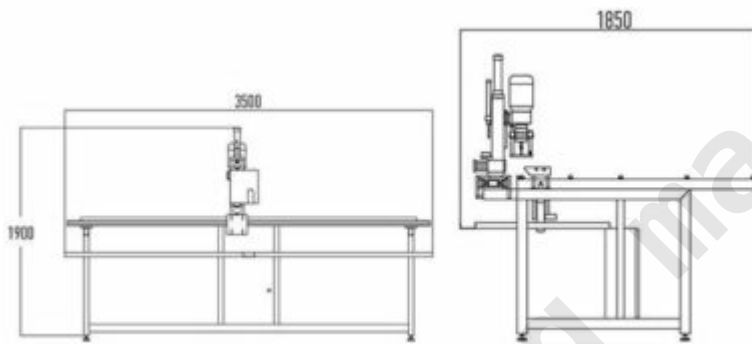

### Tecnical specifications:

Allows to drill holes in one time by multi drilling system and automatic screwing of tilt&turn hardware hinges used on different series and sizes of window & door frame profiles, without tape measure, pencil and template using. Frame fixing with automatic centering According the furniture type horizontal and vertical action usable multi drilling unit Possibility to drill all hinge holes and screw places with single move by one button **OPTIONS ASD-** Full automatic vertical screwdriver. Automatic screw feeding unit. Laser pointer.

## VENTA, INSTALACION Y REPARACION DE MAQUINARIA INDUSTRIAL

A Min : 450 A Max : 2300	A min : 40 mm A max : 210 mm	Min : 3,9 x 16 Max : 4,2 x 38	6-8 bar 30/t/syc	580 kg	3500 x 1850 x 1900	V : 380 A : 2 kW : 0,75 Hz : 50

### Product Gallery:

A Min : 450 A Max : 2300	A min : 40 mm A max : 210 mm	Min : 3,9 x 16 Max : 4,2 x 38	6-8 bar 30/t/syc	580 kg	3500 x 1850 x 1900	V : 380 A : 2 kW : 0,75 Hz : 50

**DISOMAQ**<sup>®</sup>  
INTEGRAL MACHINERY INSTALLATIONS