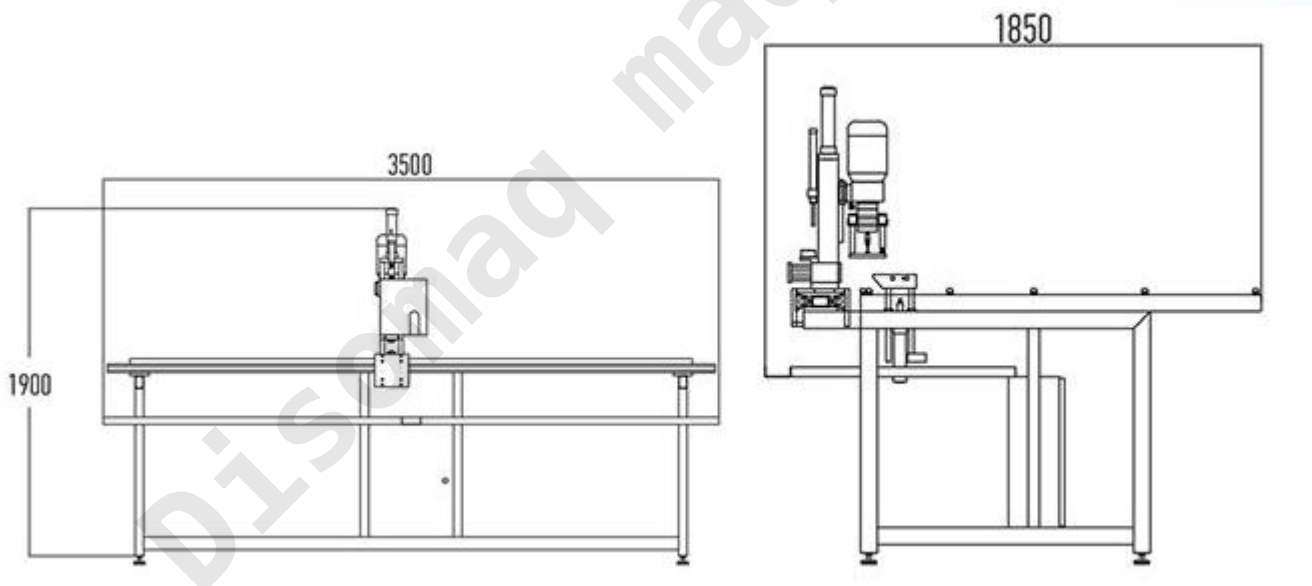

Características: