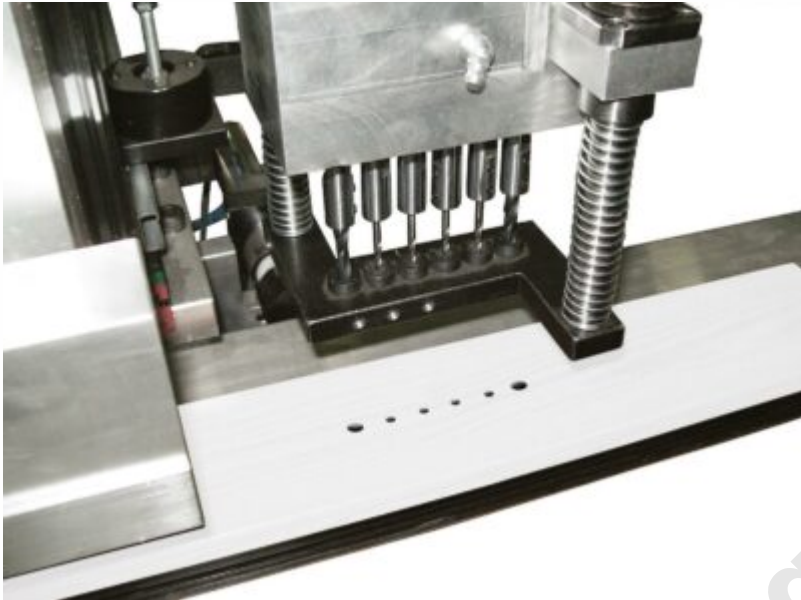

DISOMAQ®
INTEGRAL MACHINERY INSTALLATIONS

VENTA, INSTALACION Y REPARACION DE MAQUINARIA INDUSTRIAL